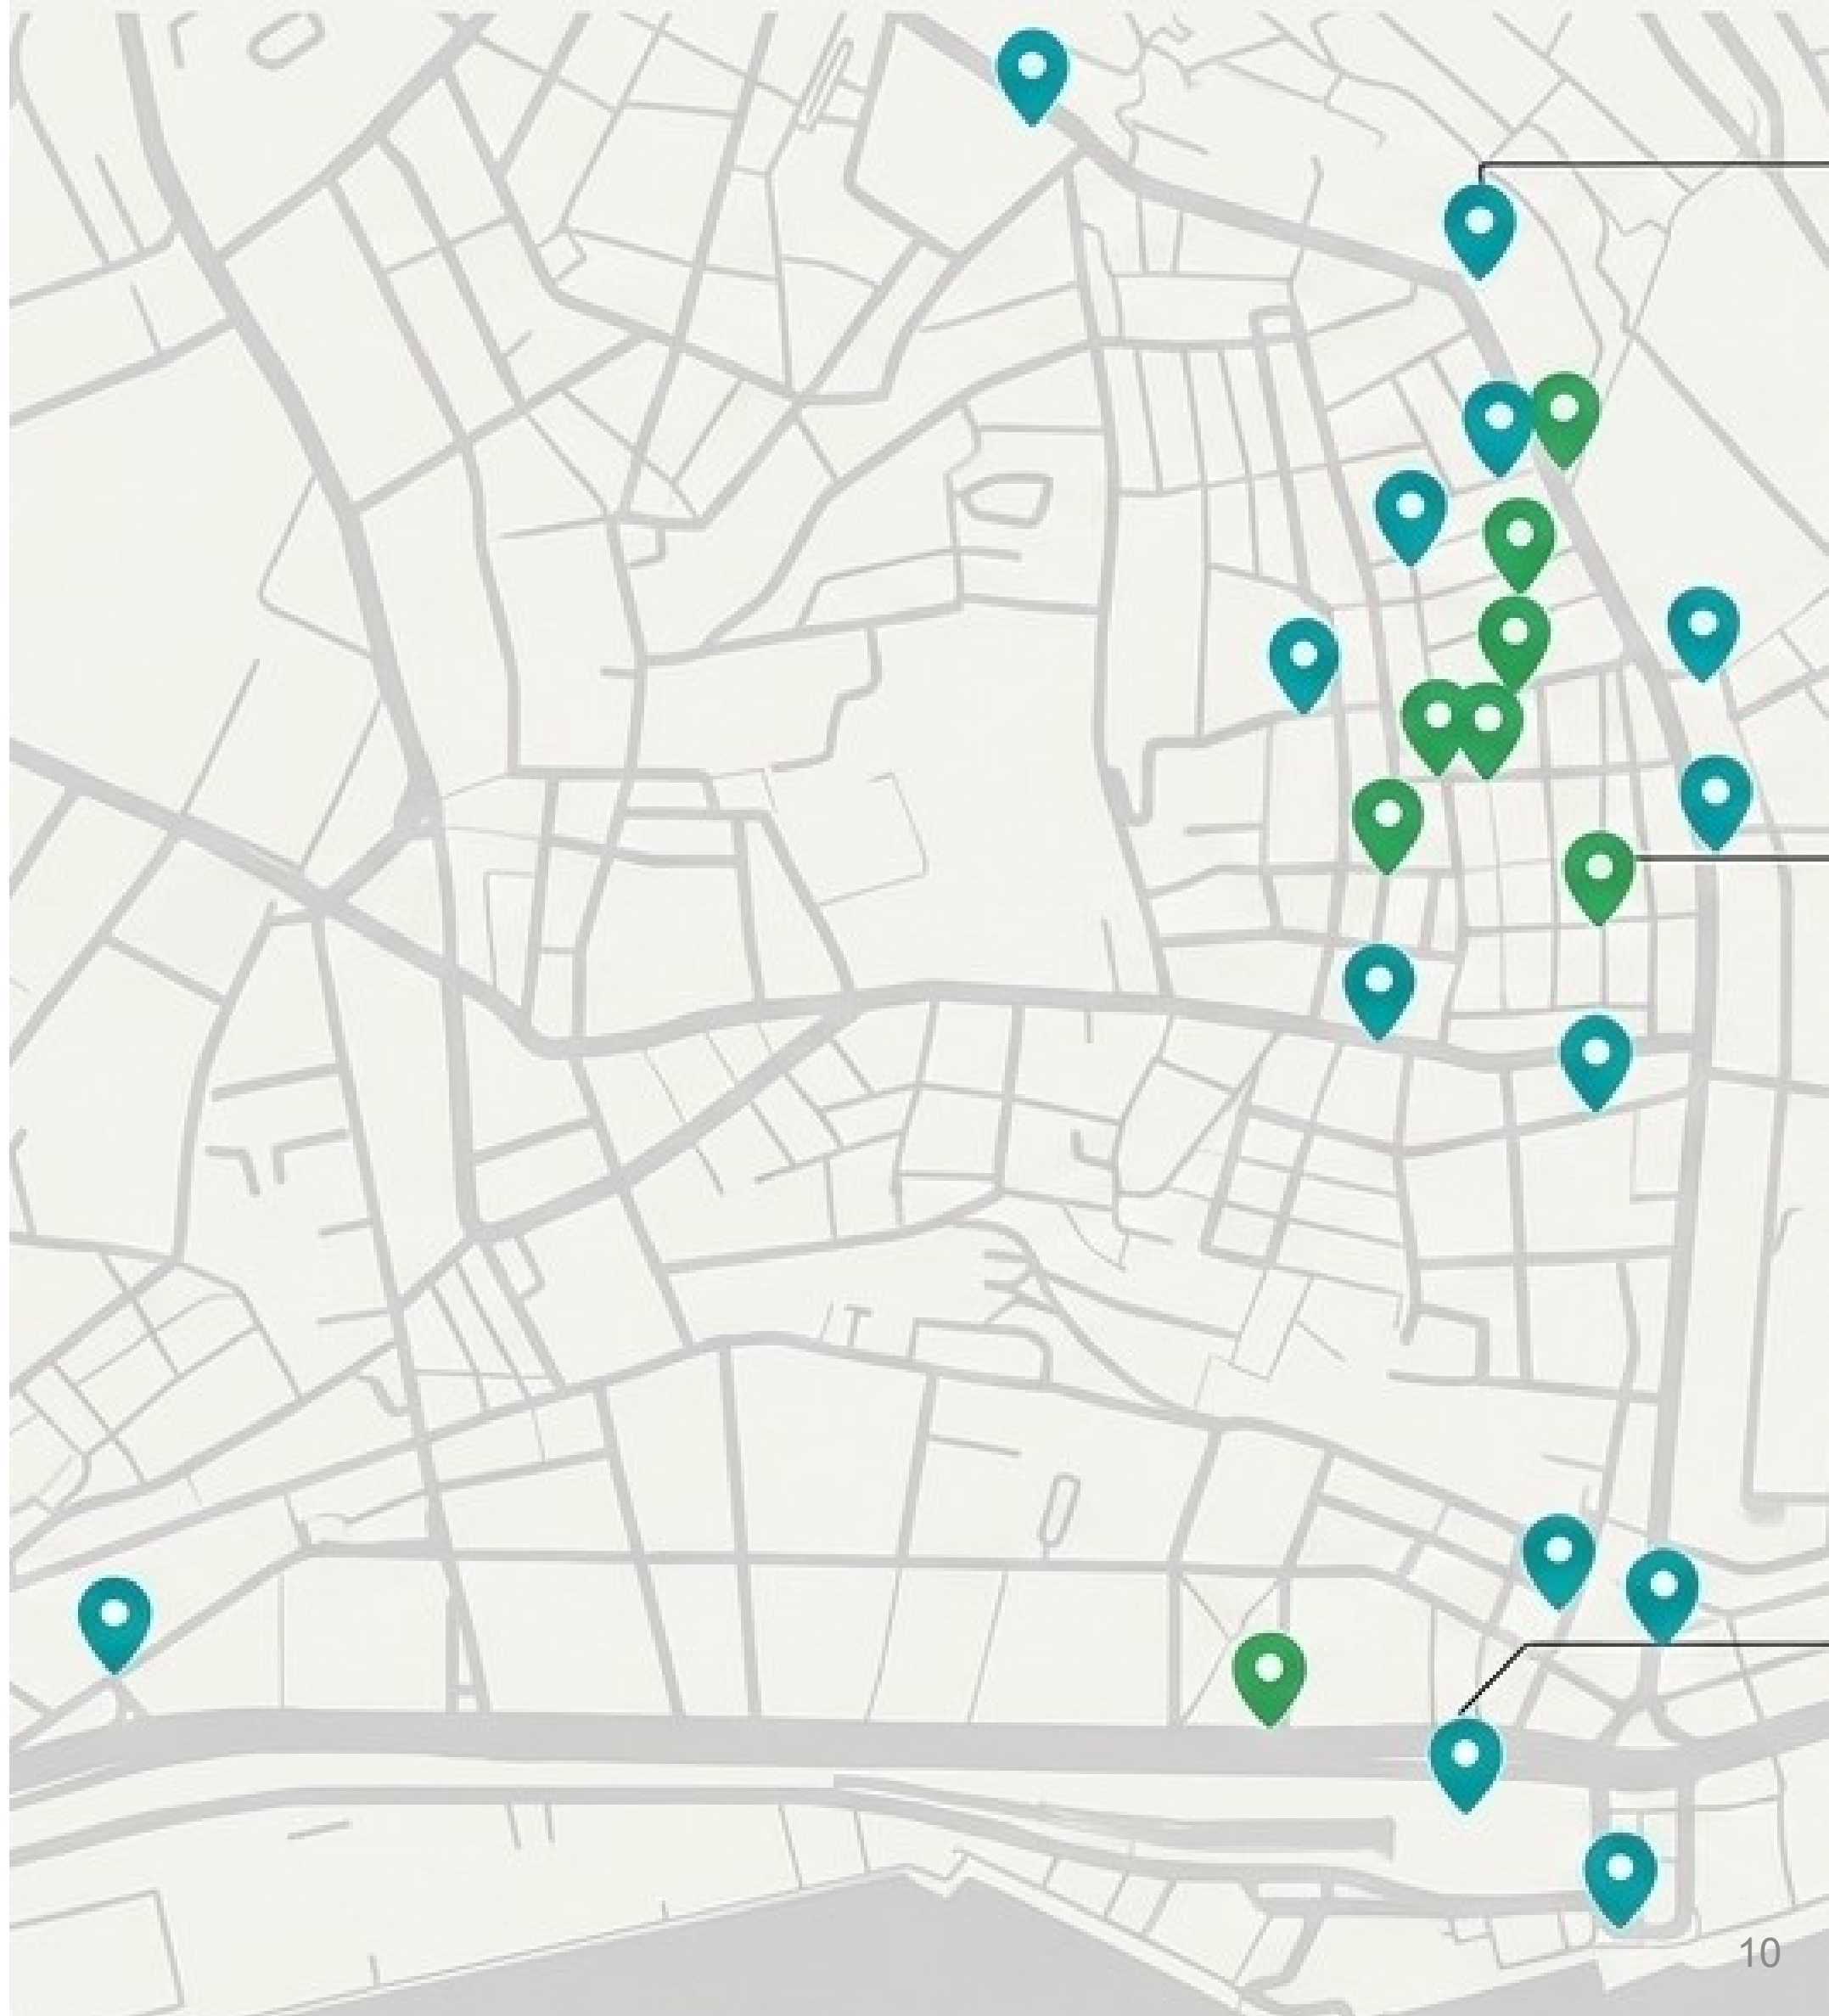

12.848

CUPS

Circulated during trial

> 90%

Return rate

Exceeded all projections

PROOF OF CONCEPT

17 LOCATIONS
200+ ESTABLISHMENTS
3M+ CUPS ANNUALY