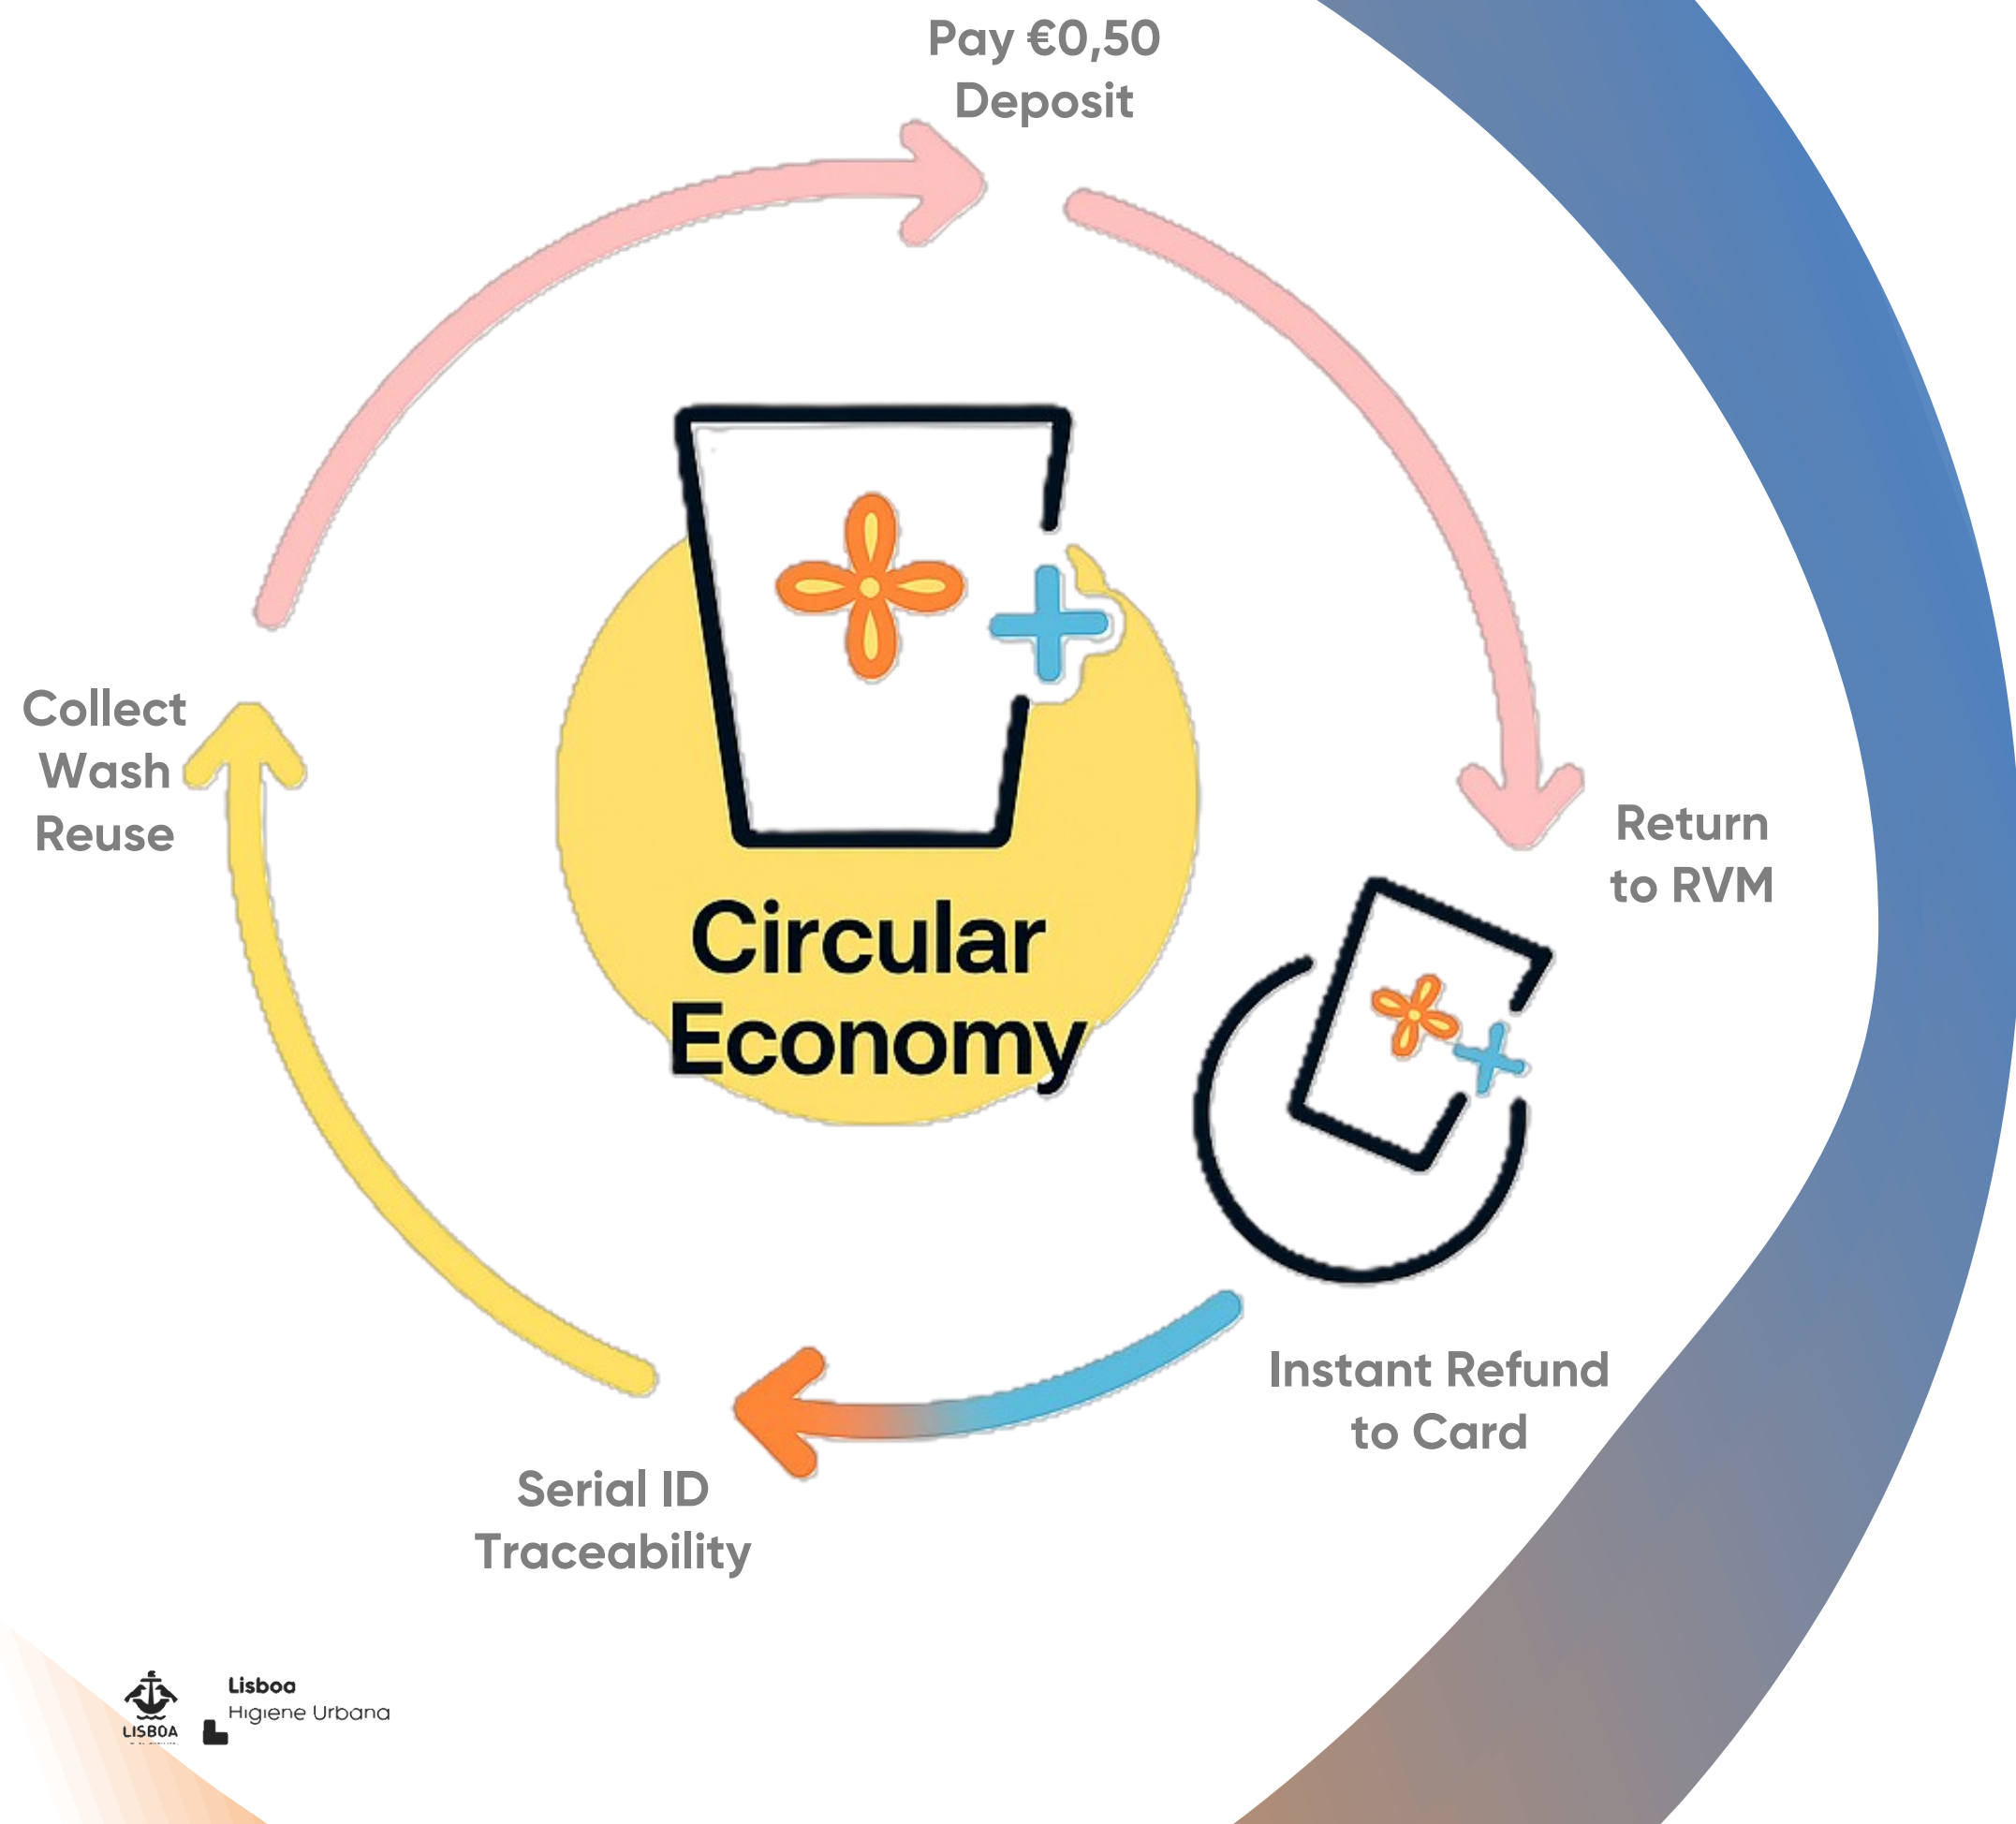

SYSTEM BLUEPRINT