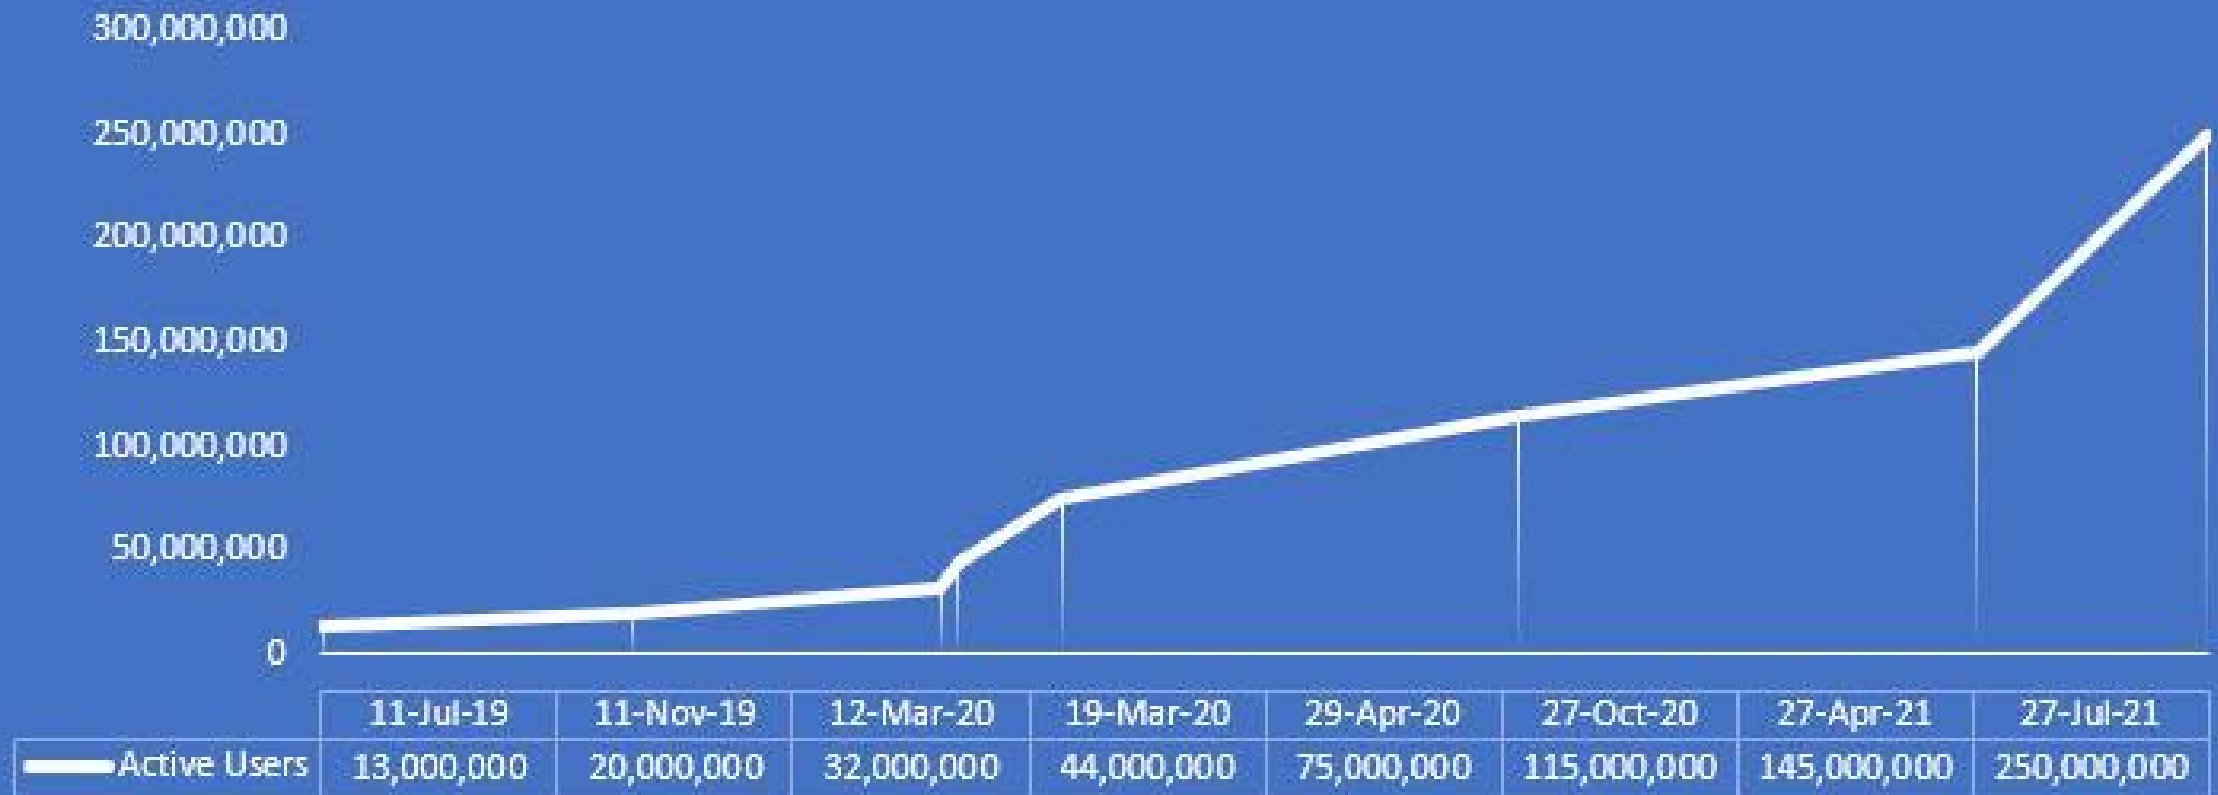

The Power of Necessity or Getting Comfortable?